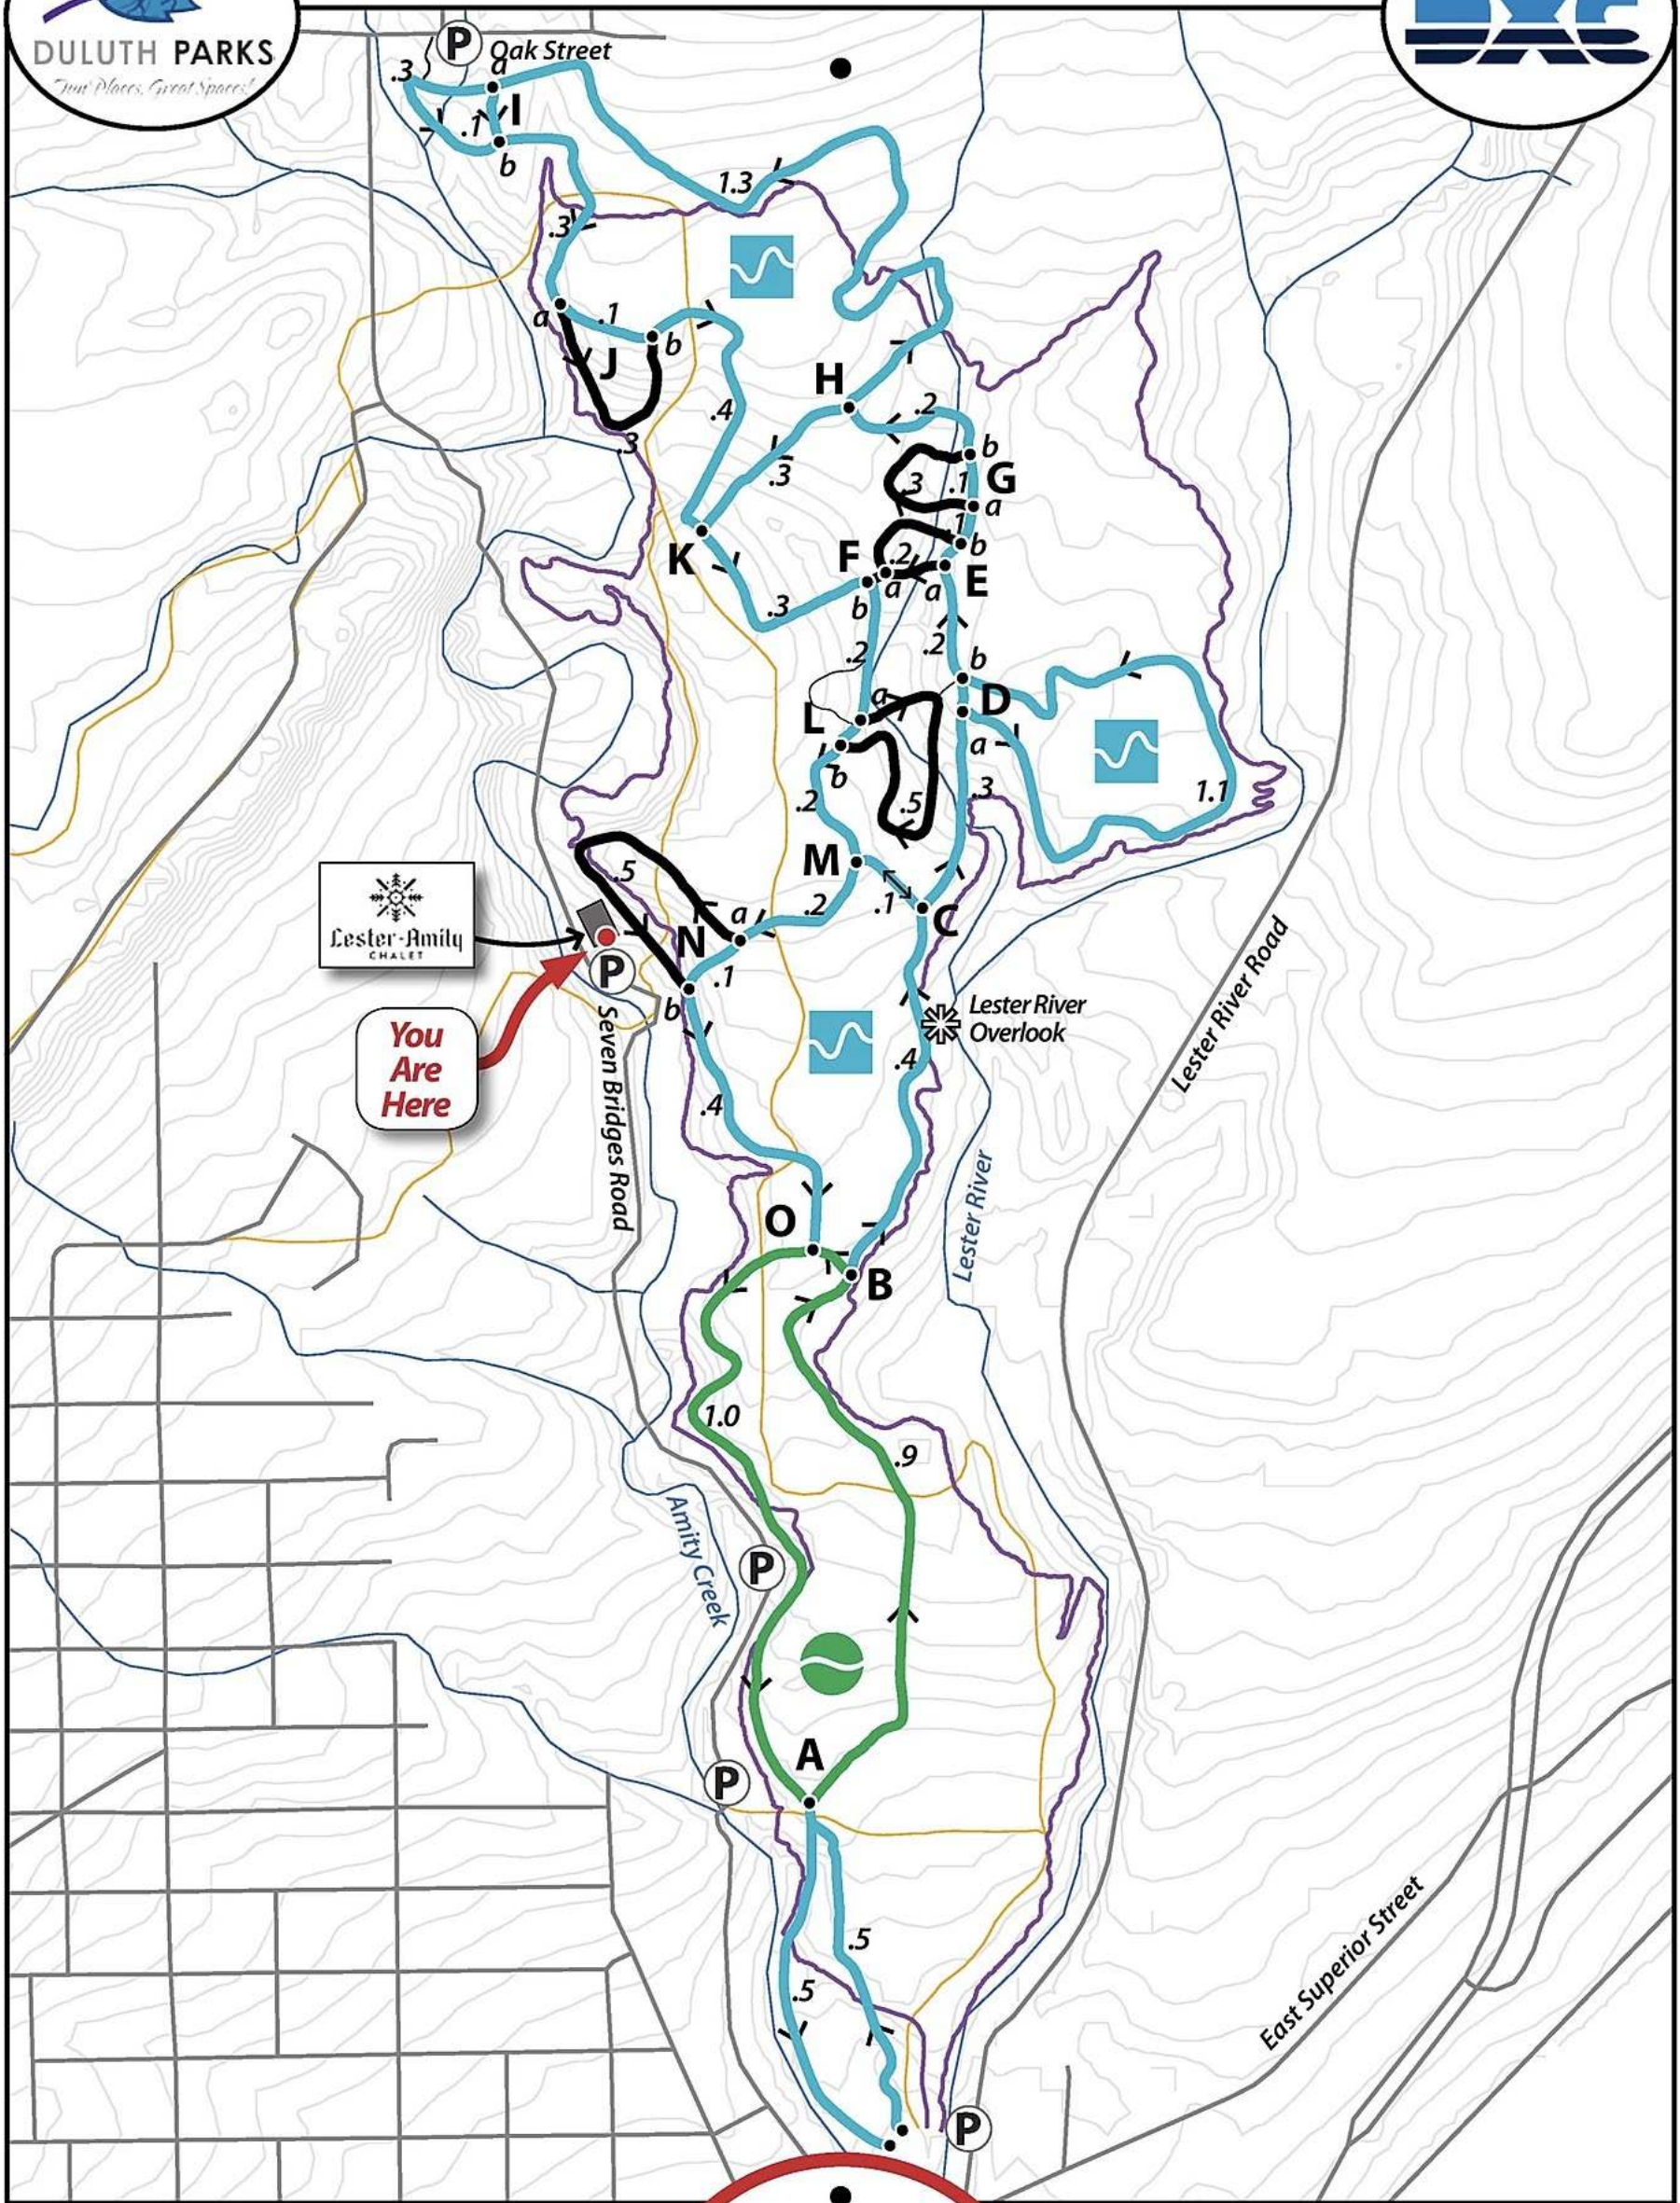

Lester-Amity Ski Trail

Map by: glhome64@gmail.com

Grooming Comments: Grooming@duluthxc.com

- Cross Country Ski Trail
- Easier More Difficult Most Difficult
- Multi-Use Trail
- Superior Hiking Trail
- Snowmobile Trail
- Parking

Chalet
Trail
Head

Duluth Parks
Duluth XC Ski Club
MN Ski Pass
St. Louis County

duluthmn.gov
duluthxc.com
dnr.state.mn.us
stlouisco.com

.2 Distance between intersections in KMs
 10 ft Contours